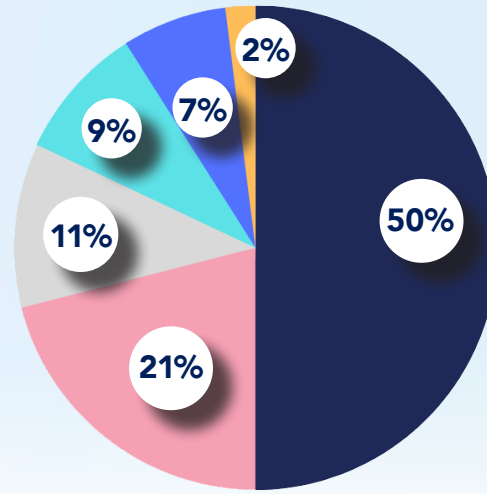

**2022-2023
Expenditures**

- Instructional
- Student Financial Aid
- Buildings & Grounds
- Administrative & Auxiliary
- Development
- Athletics

**Expense:
$3,501,397**

The 2022 27th annual Tower Awards For Women Leaders raised **$316,829** for financial aid!