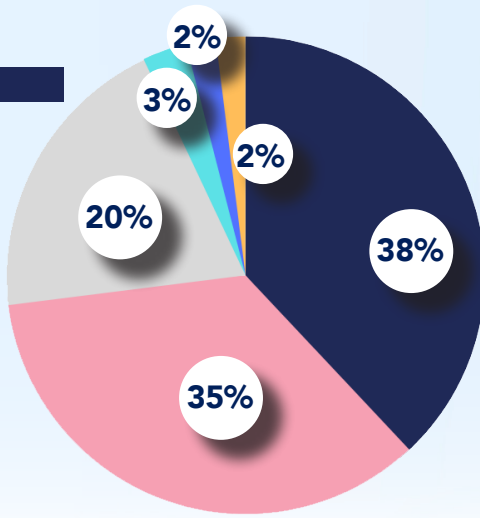

**2022-2023
Revenues**

- Tuition
- Gifts & Bequests
- Other
- Instructional
- Auxiliary
- Athletics

**Revenue:
$3,609,642**