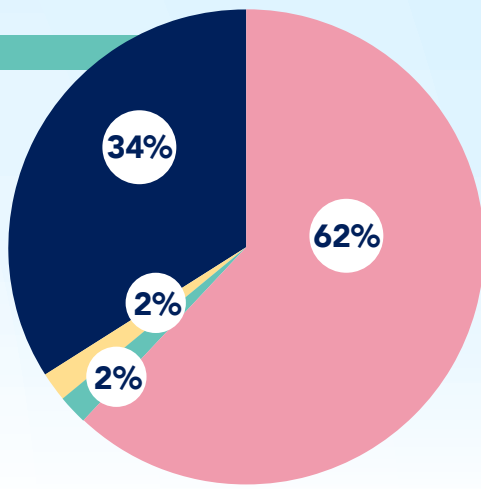

2021-2022

Revenues

Tuition

- Tuition
- Athletic
- Auxiliary
- Gifts & Bequests

Revenue: \$3,229,119

2021-2022

Expenditures

- Instructional, Salaries & Benefits
- Administrative
- Student Financial Aid
- Buildings & Grounds Operation
- Athletics
- Development
- Auxiliary