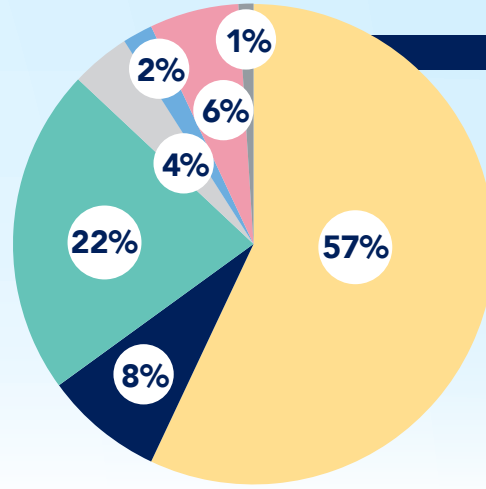

Expenditures

- Instructional, Salaries & Benefits
- Administrative
- Student Financial Aid
- Buildings & Grounds Operation
- Athletics
- Development
- Auxiliary

Expense: $3,625,103

The 26th annual virtual Tower Awards For Women Leaders raised **$294,303** for financial aid!