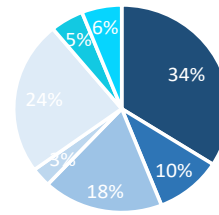

2020-2021 Revenues

- Tuition 68%
- Gifts & Bequests 24%
- Athletic Income 4%
- Auxiliary Services 4%

2020-2021 Expenditures

- Instructional, Salaries & Benefits 34%
- Buildings & Grounds Operations 10%
- Administrative 18%
- Student Financial Aid 24%
- Athletics 6%
- Auxiliary Services 3%
- Development & Communication 5%