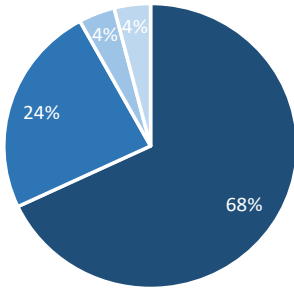

2020-2021 Revenues

- Tuition 68%
- Gifts & Bequests 24%
- Athletic Income 4%
- Auxiliary Services 4%